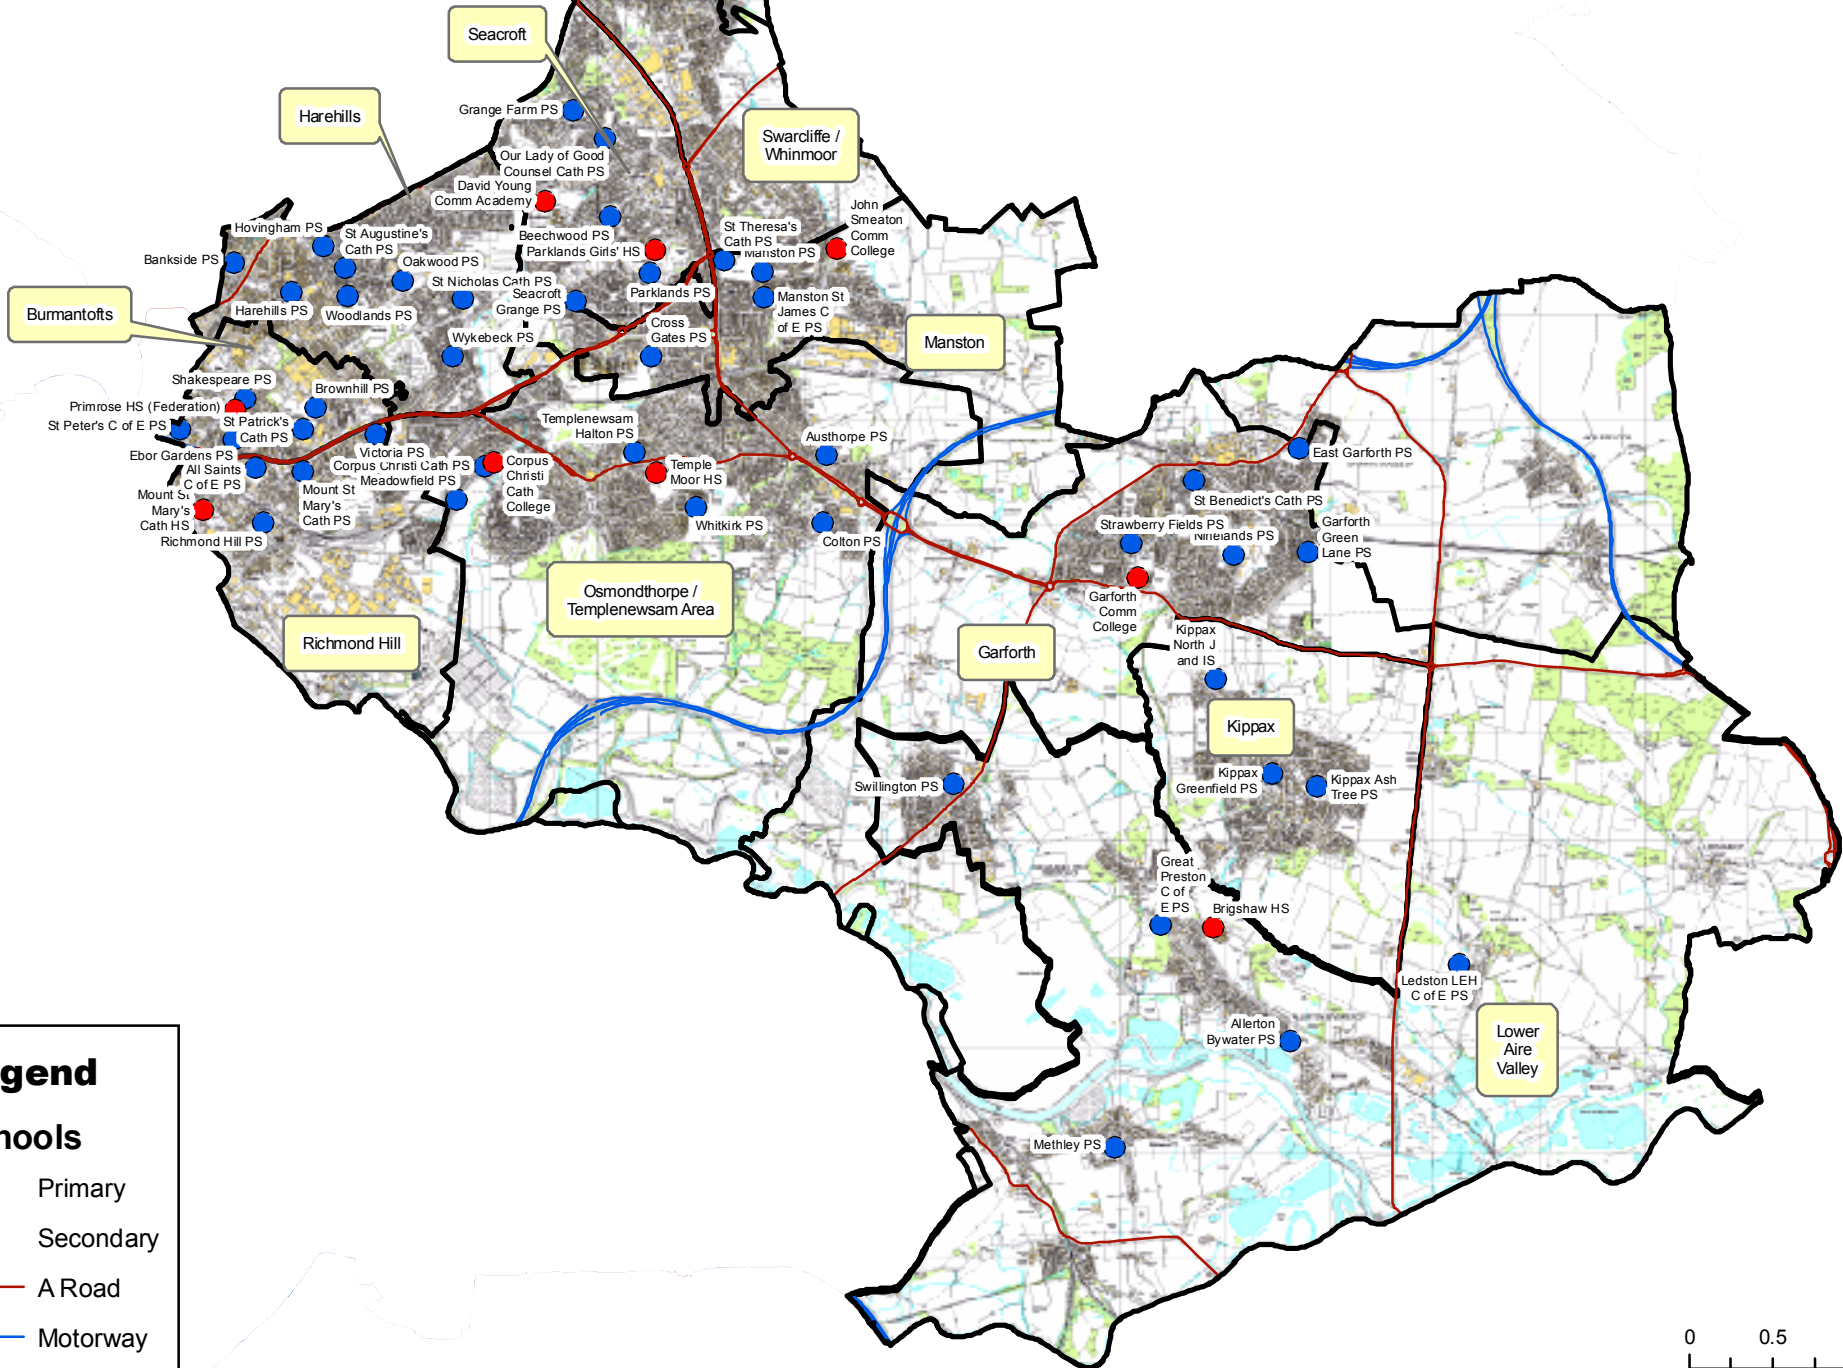

East Wedge

Legend

Schools

- Primary
- Secondary
- A Road
- Motorway

This map is based upon Ordnance Survey material with the permission of Ordnance Survey on behalf of the Controller of Her Majesty's Stationery office © Crown copyright. Unauthorised reproduction infringes Crown copyright and may lead to prosecution or civil proceedings. Leeds City Council 100019567 2009